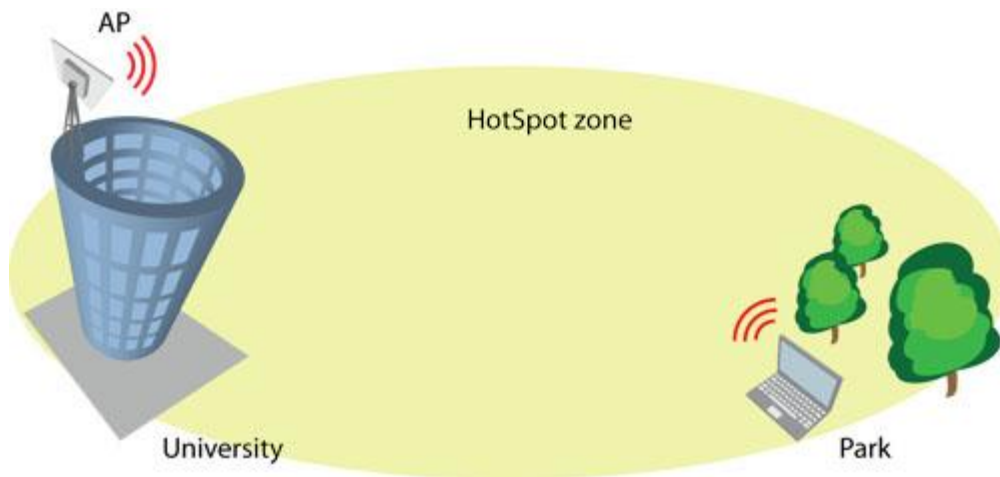

# Hotspot

Deliberant AP can easily create hotspot's zone network on 2.4 and 5 GHz unlicensed band. IEEE 11n lets achieve (depending on laptop, smart-phone or PDA capabilities) great throughput and support all possible client equipment (based on IEEE 802.a/b/g). Hotspot zones can be created indoor or outdoor. WLAN hotspots are very popular on petrol station, shops, bars, restaurants, public places and other resorts.