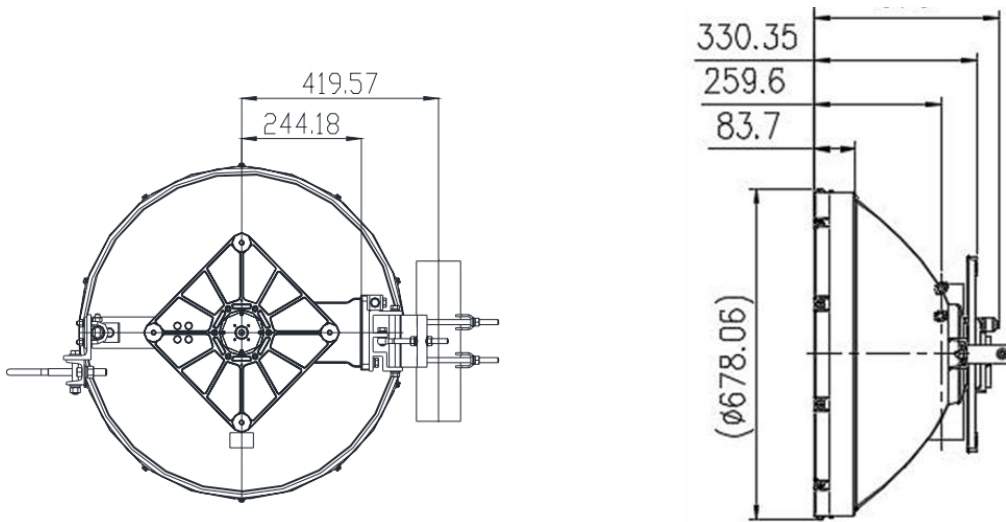

### FIGURE 1: Outline drawings

FIGURE 2: with mount for 5GHz radio

Figure 3: EH-XADPT-SFF-7080GHz (for EH-7xx radios)