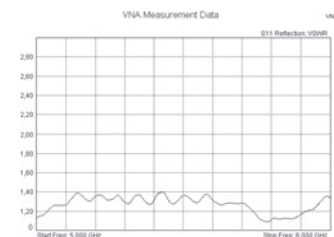

VSWR plot PRO-SECTOR50016V