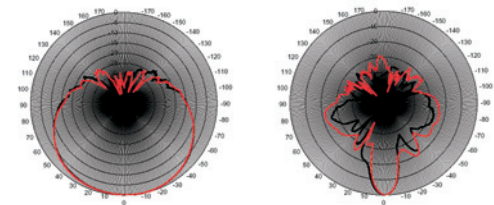

Radiation patterns PRO-SECTOR50016V_BOX