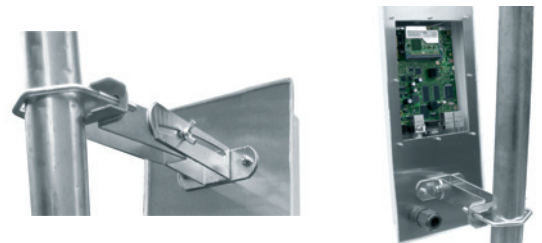

Radio compartment with RB433
Professional mounting system, tilt down 15deg.