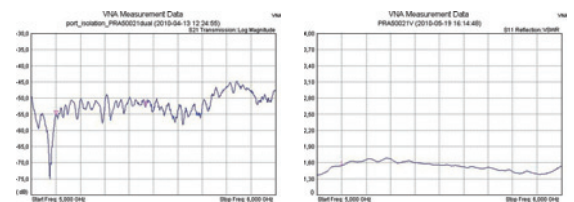

**PRA50018 DUAL H&V,**  
5GHz, 2x18dBi gain, dual pol,  
COMPACT SIZE.

**MIMO ANTENNA  
WITH RADIO COMPARTMENT**

Isolation between ports PRA50021 dual H&V  
VSWR plot PRA50021 dual H&V

**KEY FEATURES**

- Dual polarization H&V in small case.
- Special outdoor weatherproof enclosure.
- Dedicated for Mikrotik routerboards.
- Heavy-duty mounting elements.
- Easy elevation and tilt adjustment.