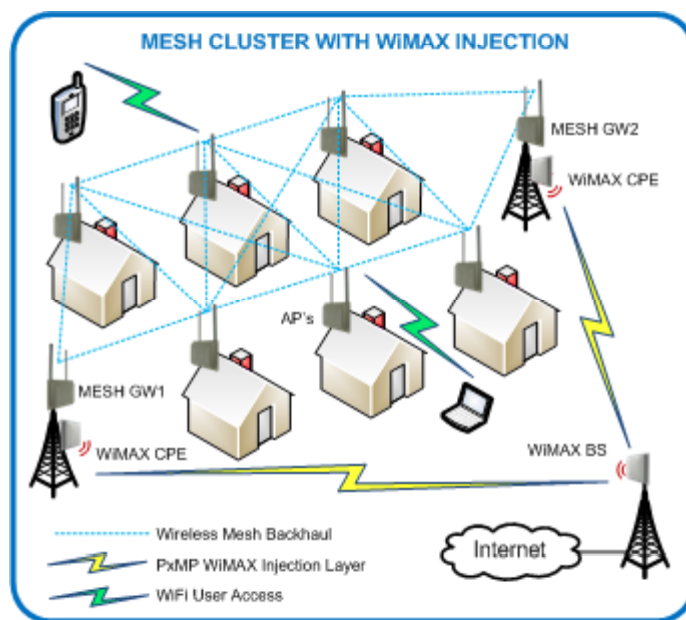

The Results

With 42 mesh clusters installed in 41 Colonias (residential neighbourhoods), more than 37,000 users have registered from 270 Colonias to use this system using their nomadic technology devices such as laptops and smartphones.

Besides providing free Internet access to the general public, this service is also offered to schools and small to medium businesses located in the coverage area.

Commercial projects are also being developed to utilize this network to provide different services such as educational programs for public schools, online water consumption monitoring, event advertizing, and VoIP Call Center operations.