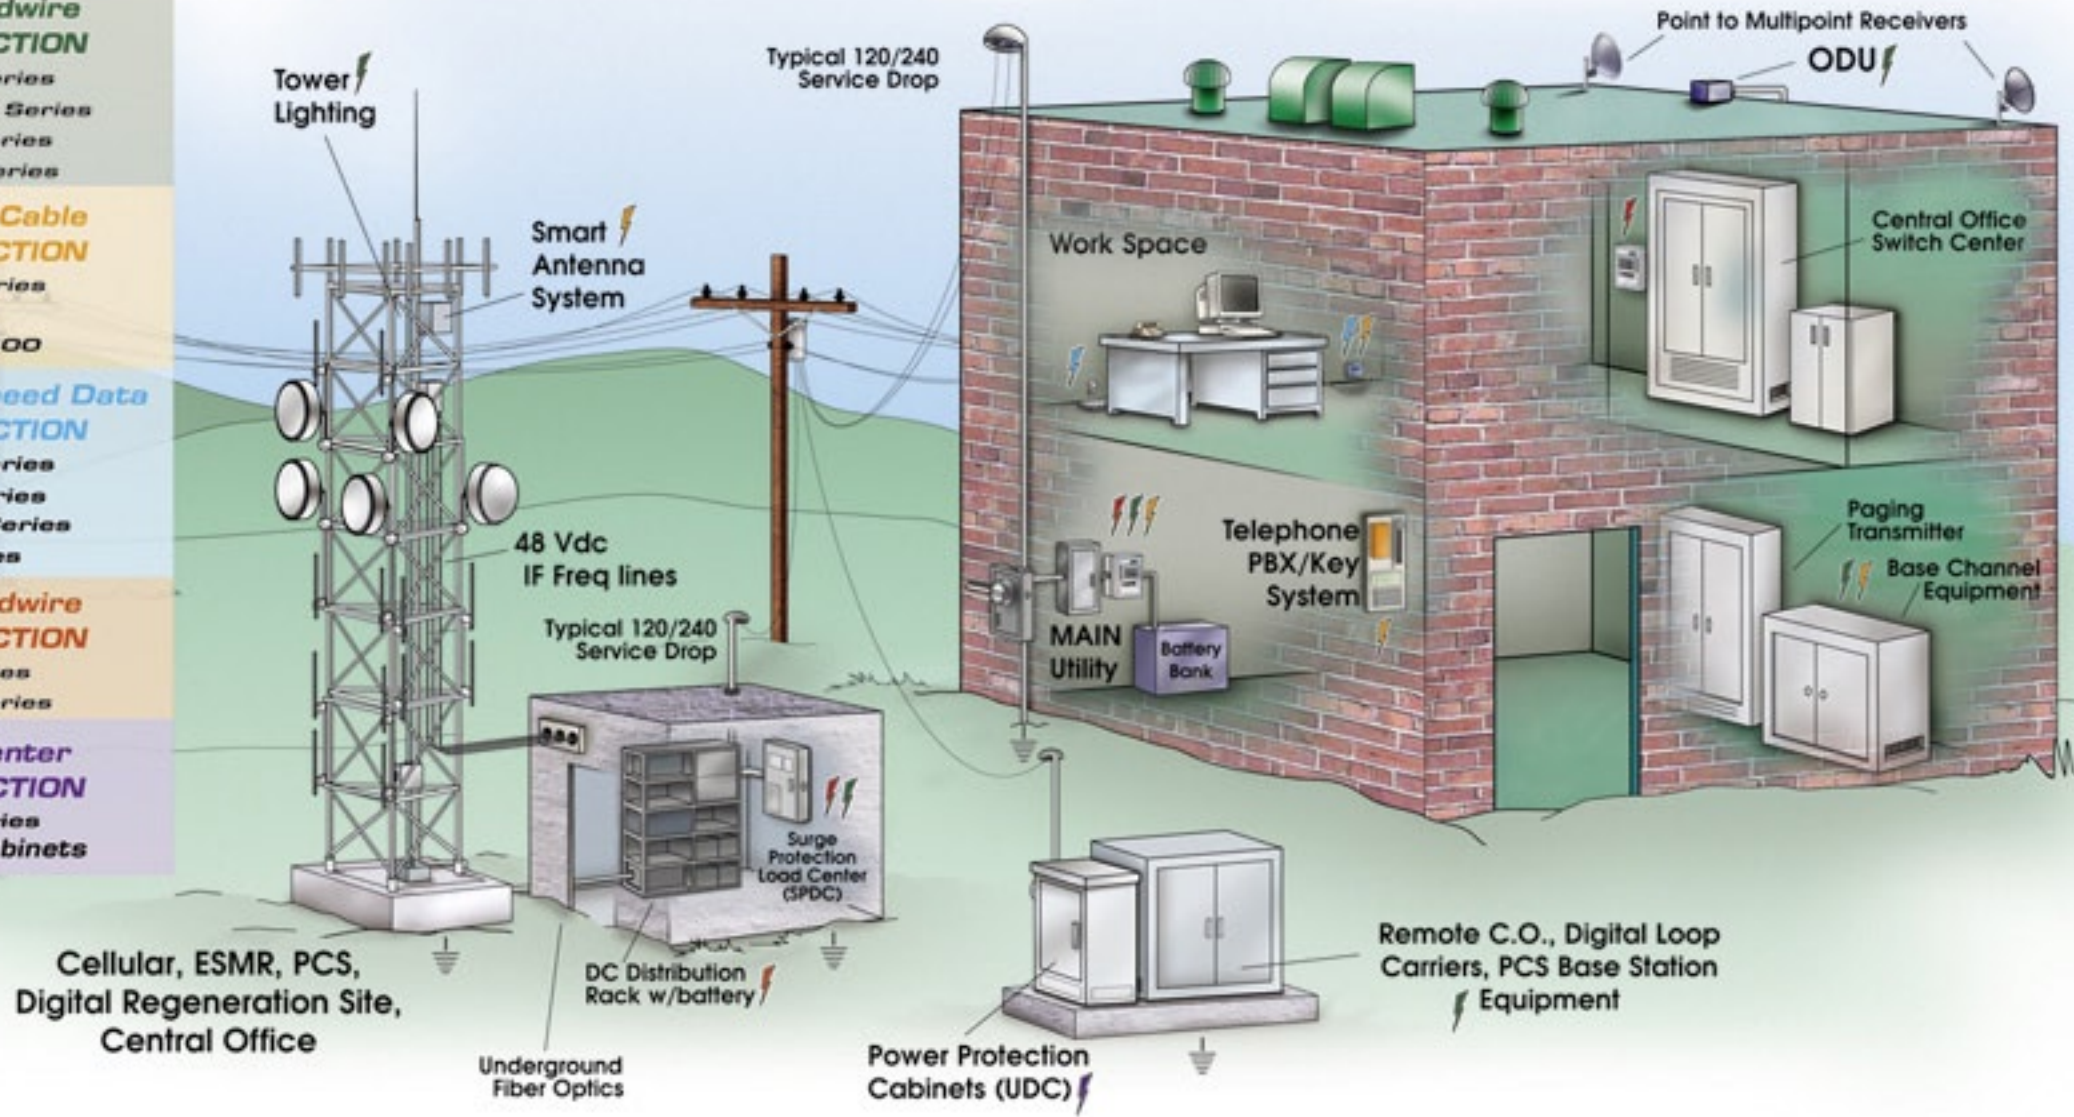

- PANEL/CABINET PROTECTION**
APEX Series
MCP Series
- AC Hardwire PROTECTION**
MCP Series
DR/AC Series
OPB Series
RMP Series
- Phone/Cable PROTECTION**
TSJ Series
LMP4
PMB6600
- High Speed Data PROTECTION**
DPR Series
TSJ Series
ALPU Series
IX Series
- DC Hardwire PROTECTION**
CB Series
DCB Series
- Load Center PROTECTION**
ISP Series
PPC Cabinets

Cellular, ESMR, PCS,
Digital Regeneration Site,
Central Office

Underground
Fiber Optics

Power Protection
Cabinets (UDC)

Remote C.O., Digital Loop
Carriers, PCS Base Station
Equipment